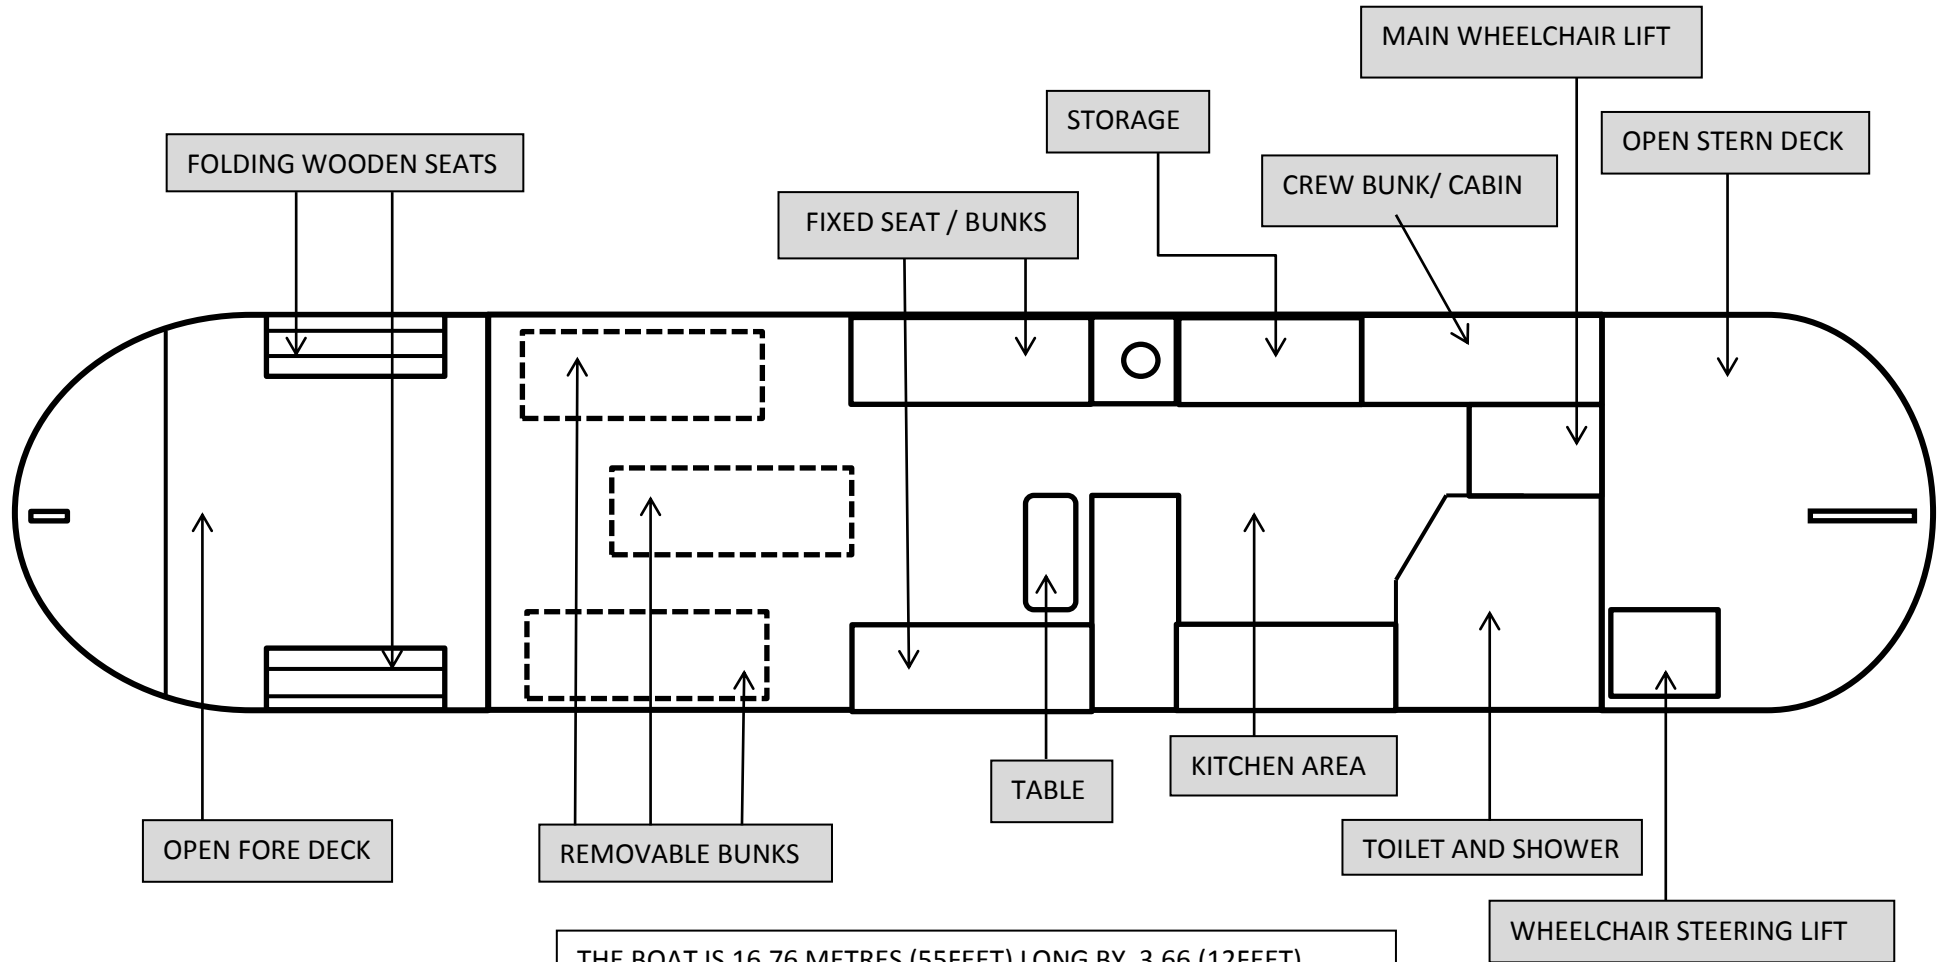

# PIRATE PRINCE LAYOUT PLAN

THE BOAT IS 16.76 METRES (55FEET) LONG BY 3.66 (12FEET) METRES WIDE AND ALL DOORS AND CORRIDOR SPACES ARE 900mm WIDE

THE SAFE LOADING WEIGHT OF THE WHEELCHAIR LIFTS IS 200KG